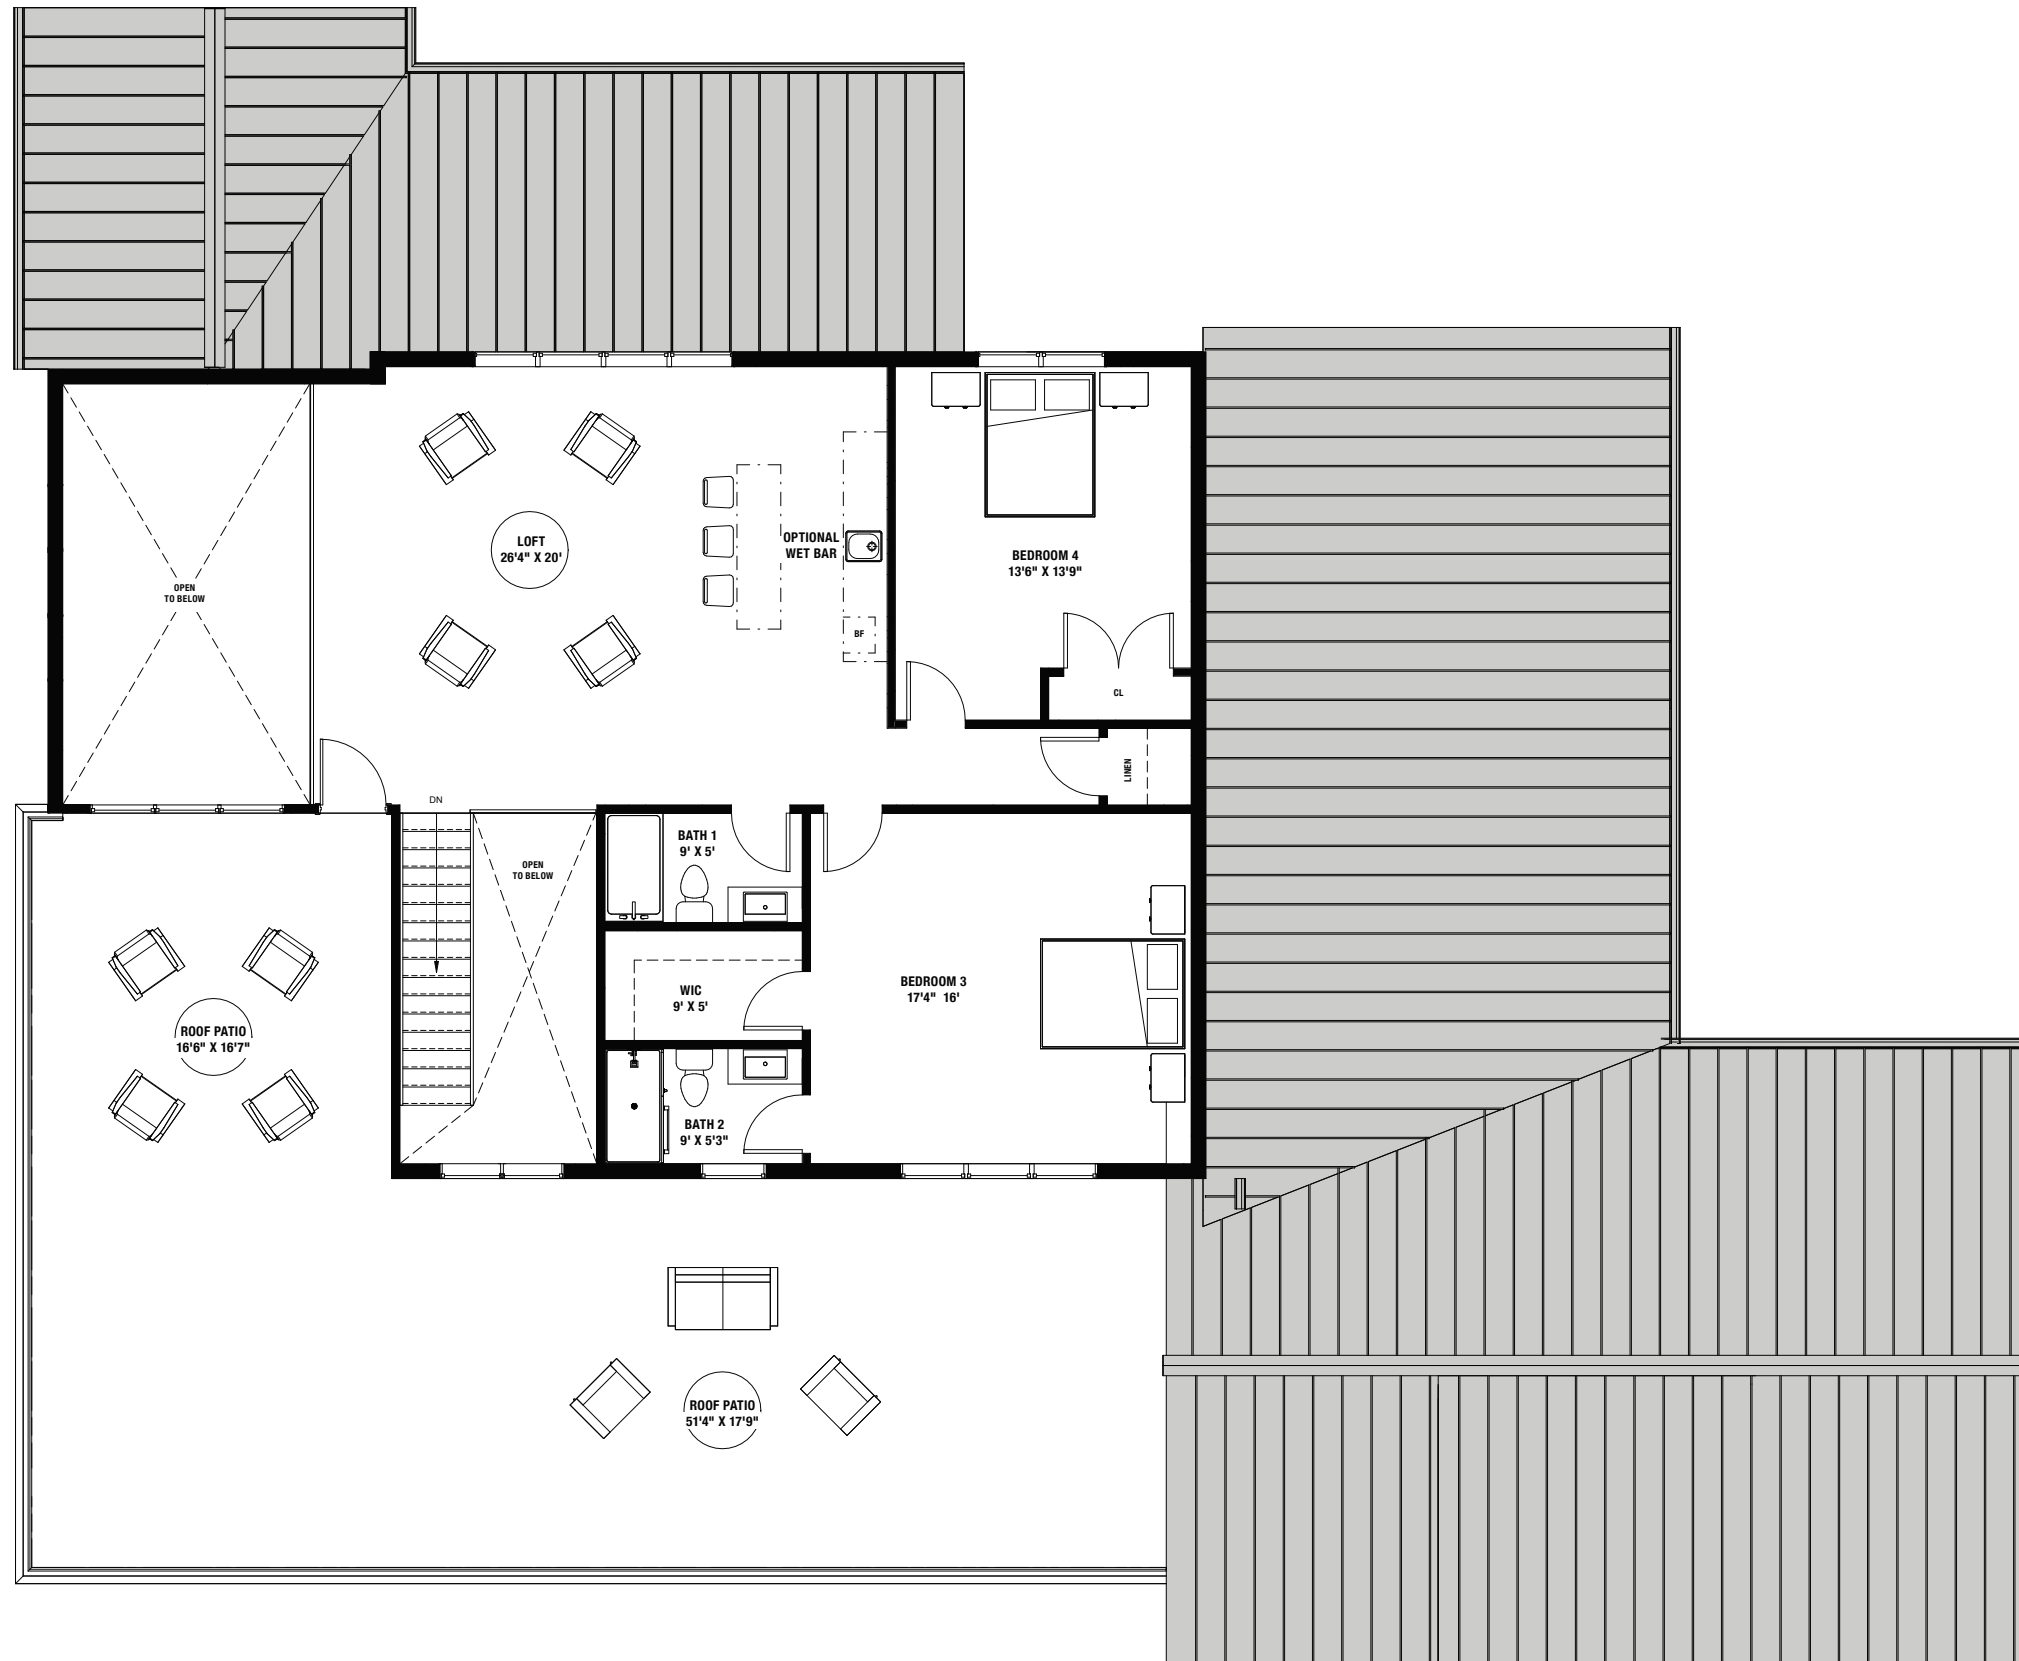

mira

5,012 sq.ft.

(excl. garage & basement)

BEDS 4 | BATHS 4.5

(Opt. 3,885 sq.ft. finished basement with 2 BEDS | 2 BATHS)

bungalow

Illustration is artists' concept. E. & O. E.

THE
WILTSHIRE
GROUP

lower
level

mira

5,012 sq.ft.
(excl. garage & basement)

BEDS 4 | BATHS 4.5
(Opt. 3,885 sq.ft. finished basement with 2 BEDS | 2 BATHS)

main level

mira

5,012 sq.ft.
(excl. garage & basement)

BEDS 4 | BATHS 4.5
(Opt. 3,885 sq.ft. finished basement with 2 BEDS | 2 BATHS)

loft
level

mira

5,012 sq.ft.
(excl. garage & basement)

BEDS 4 | BATHS 4.5
(Opt. 3,885 sq.ft. finished basement with 2 BEDS | 2 BATHS)