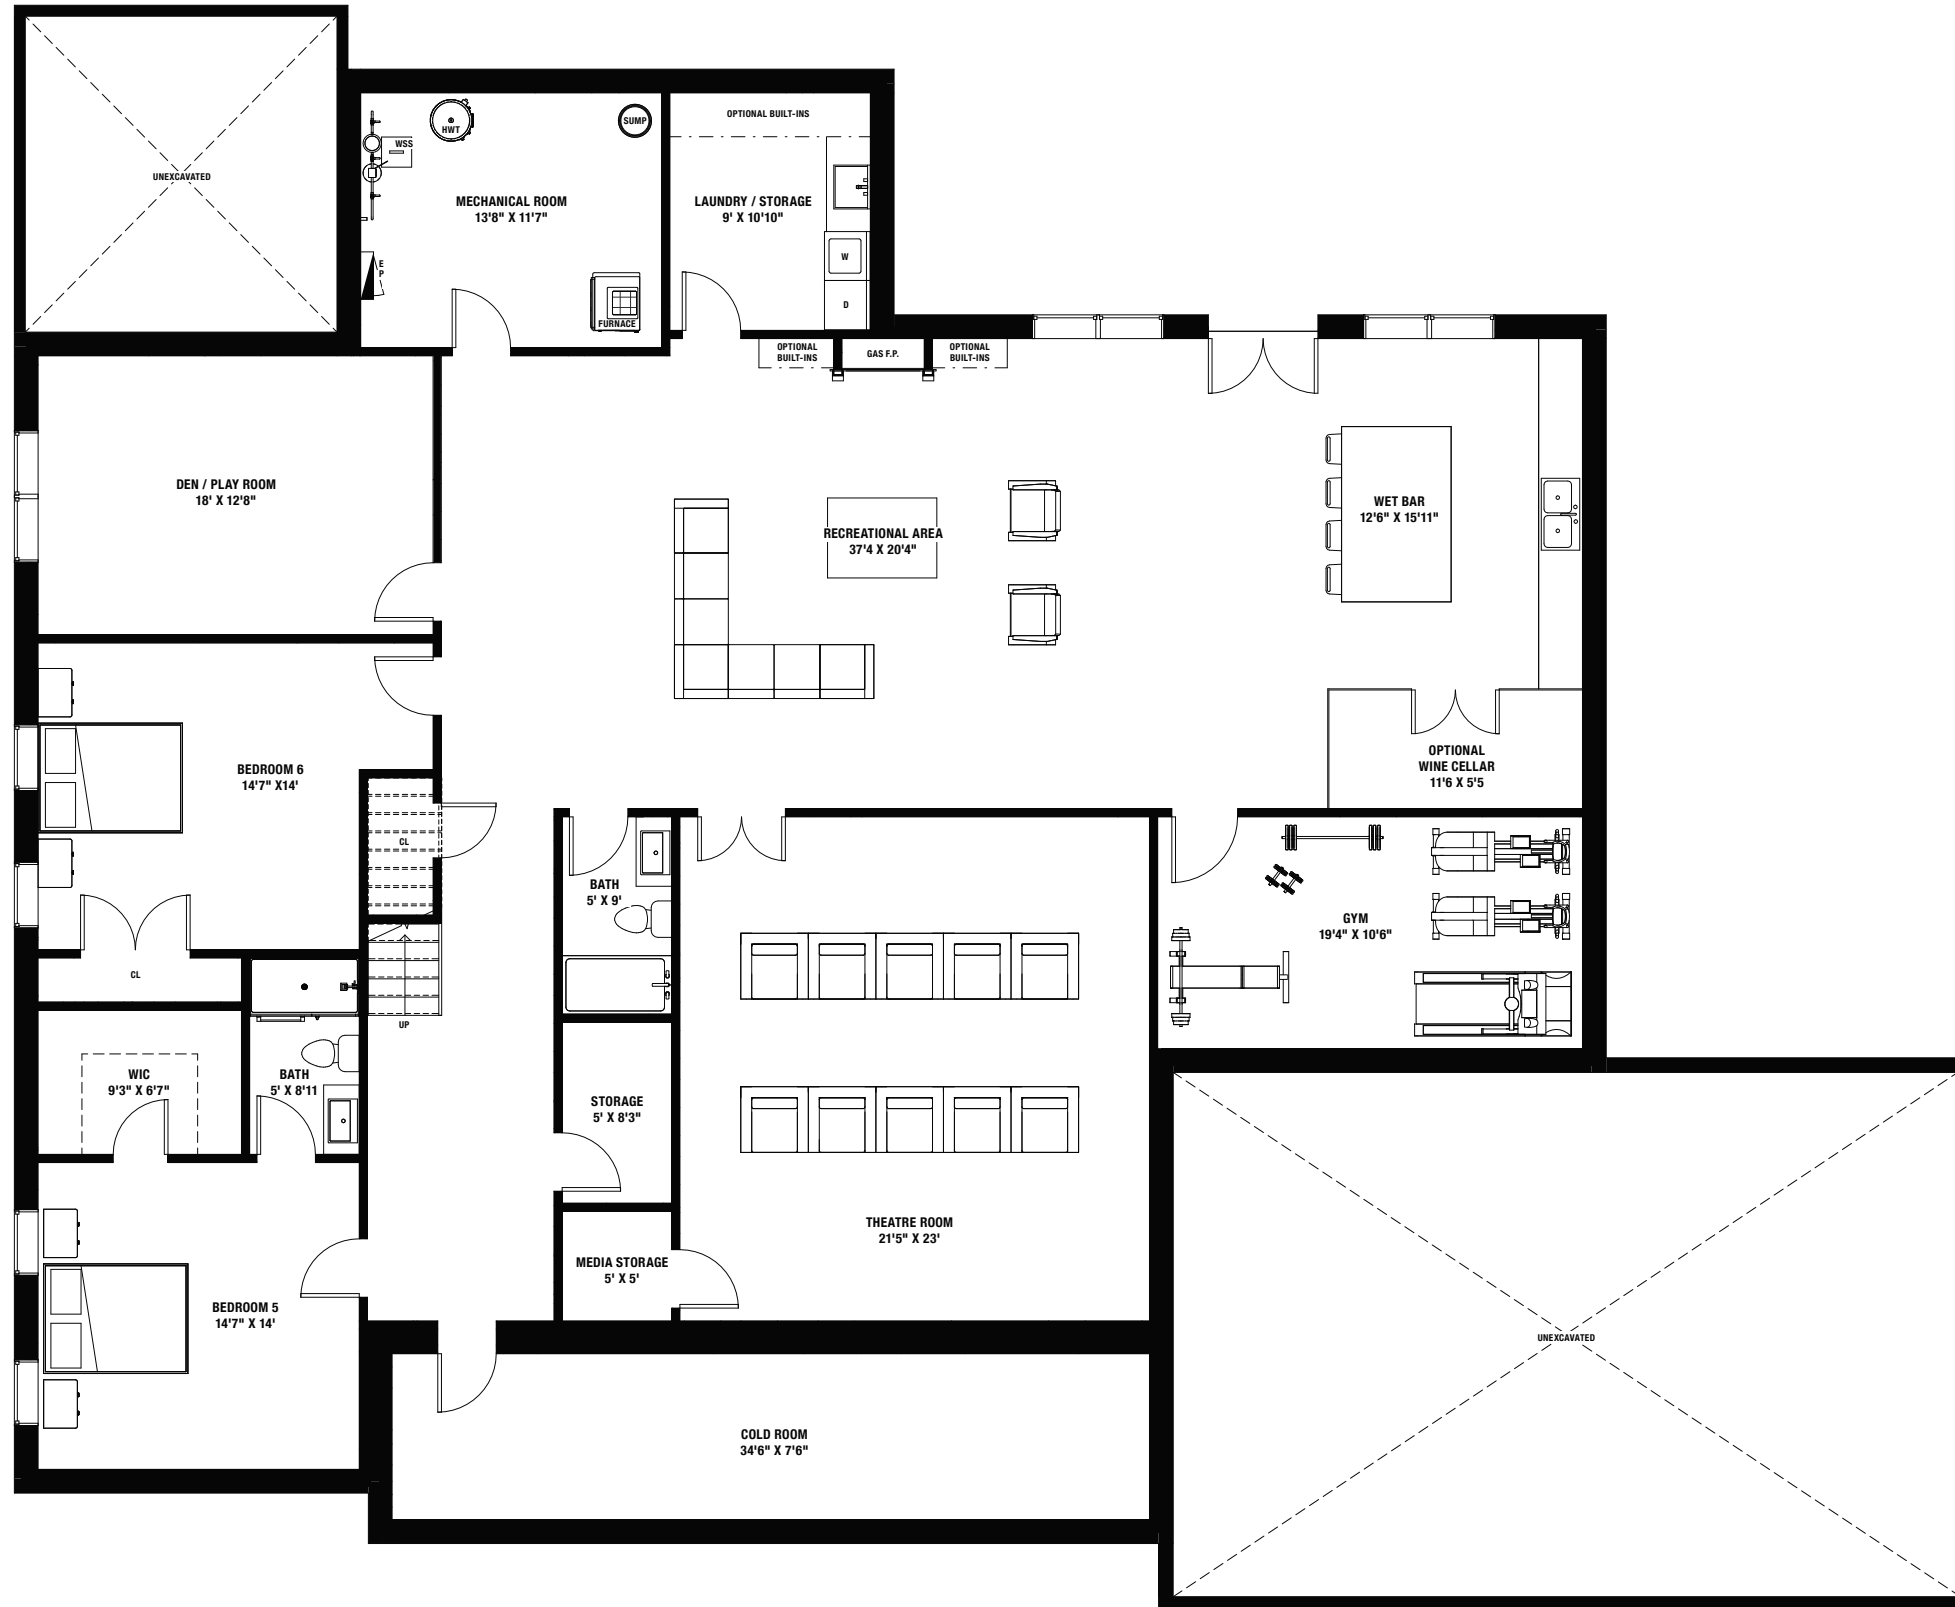

mira

5,012 sq.ft.

(excl. garage & basement)

BEDS 4 | BATHS 4.5

(Opt. 3,885 sq.ft. finished basement with 2 BEDS | 2 BATHS)

bungalow

Illustration is artists' concept. E. & O. E.

THE
WILTSHIRE
GROUP

lower
level

mira

5,012 sq.ft.
(excl. garage & basement)

BEDS 4 | BATHS 4.5
(Opt. 3,885 sq.ft. finished basement with 2 BEDS | 2 BATHS)

main level

mira

5,012 sq.ft.
(excl. garage & basement)

BEDS 4 | BATHS 4.5
(Opt. 3,885 sq.ft. finished basement with 2 BEDS | 2 BATHS)

loft
level

mira

5,012 sq.ft.
(excl. garage & basement)

BEDS 4 | BATHS 4.5
(Opt. 3,885 sq.ft. finished basement with 2 BEDS | 2 BATHS)